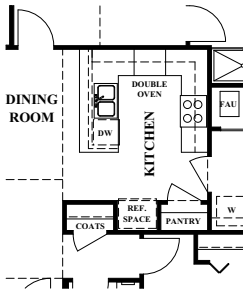

EPCON'S CLASSIC
COURTYARD
COLLECTION

Alcove

**OPTIONAL
SLIDING DOOR
TO COURTYARD**

**COURTYARD
W/ OPTIONAL
FIREPIT,
WATER FEATURE
AND TRELLIS**

**OPTIONAL
KITCHEN
DELUXE**

**OPTIONAL
SHOWER**

OPTIONS