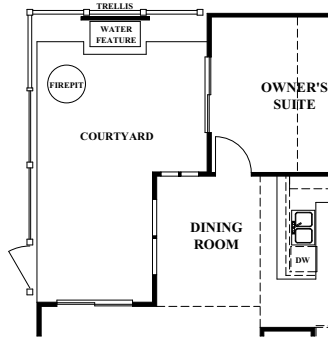

EPCON'S CLASSIC
COURTYARD
COLLECTION

Alcove

**OPTIONAL
SLIDING DOOR
TO COURTYARD**

**COURTYARD
W/ OPTIONAL
FIREPIT,
WATER FEATURE
AND TRELLIS**

**OPTIONAL
KITCHEN
DELUXE**

**OPTIONAL
SHOWER**

OPTIONS