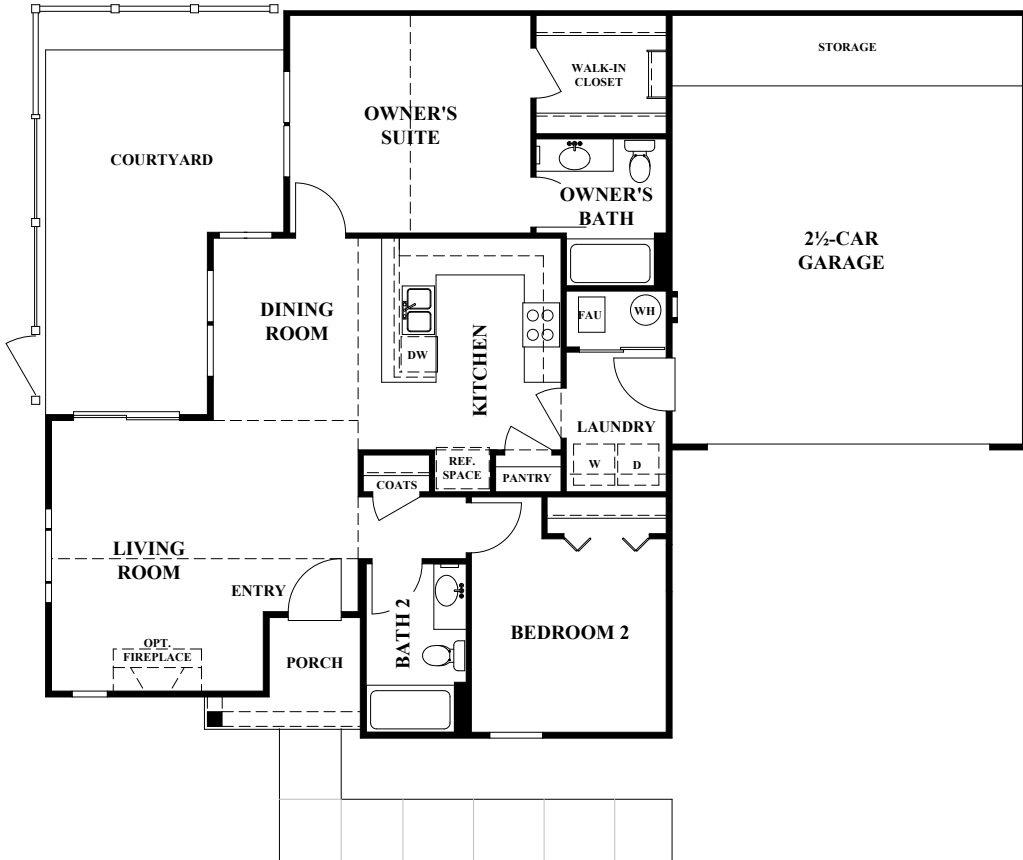

EPCON'S CLASSIC
COURTYARD
COLLECTION

Alcove

**OPTIONAL
SLIDING DOOR
TO COURTYARD**

**COURTYARD
W/ OPTIONAL
FIREPIT,
WATER FEATURE
AND TRELLIS**

**OPTIONAL
KITCHEN
DELUXE**

**OPTIONAL
SHOWER**

OPTIONS