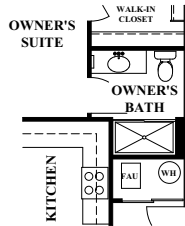

EPCON'S CLASSIC
COURTYARD
COLLECTION

Alcove

**OPTIONAL
SLIDING DOOR
TO COURTYARD**

**COURTYARD
W/ OPTIONAL
FIREPIT,
WATER FEATURE
AND TRELLIS**

**OPTIONAL
KITCHEN
DELUXE**

**OPTIONAL
SHOWER**

OPTIONS