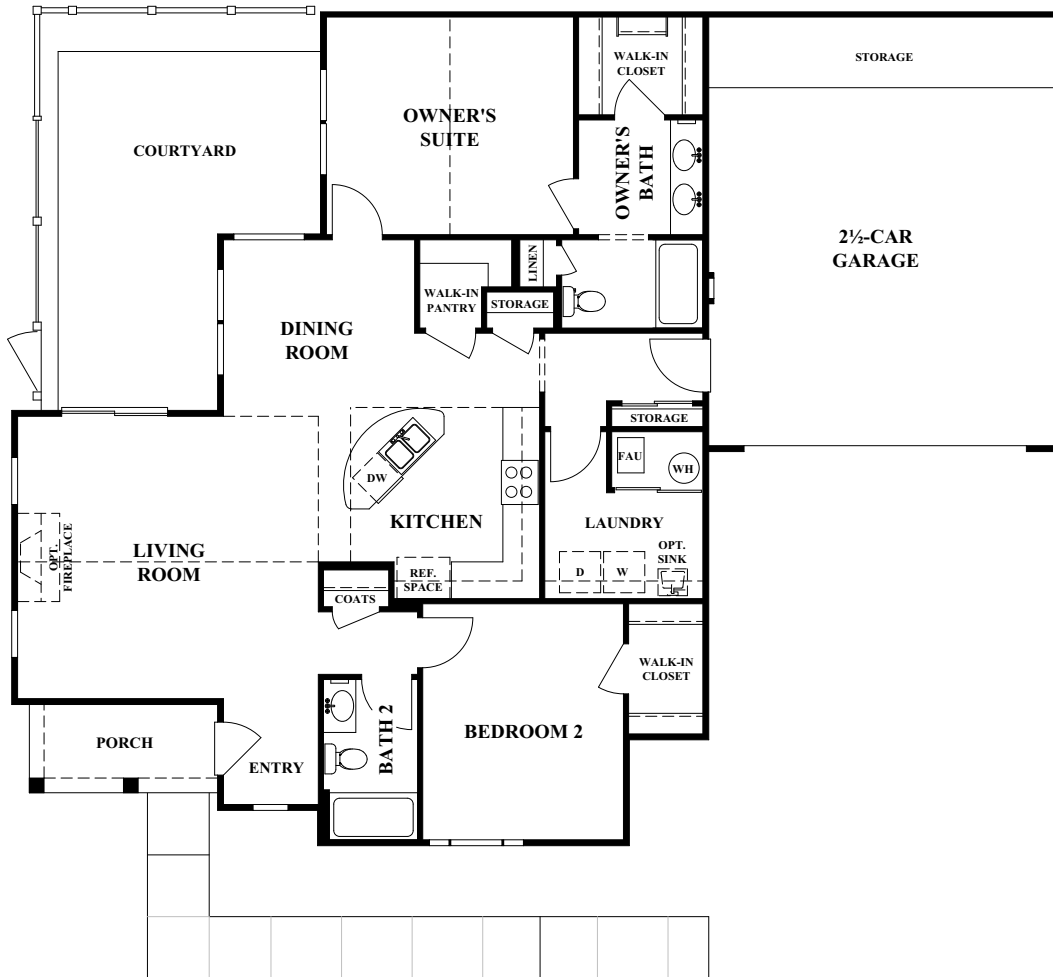

EPCON'S CLASSIC  
**COURTYARD**  
COLLECTION

*Bramante*

**OPTIONAL  
SLIDING DOOR  
TO COURTYARD**

**COURTYARD  
W/ OPTIONAL  
FIREPIT,  
WATER FEATURE**

**OPTIONAL  
KITCHEN  
DELUXE**

**OPTIONAL  
SHOWER**