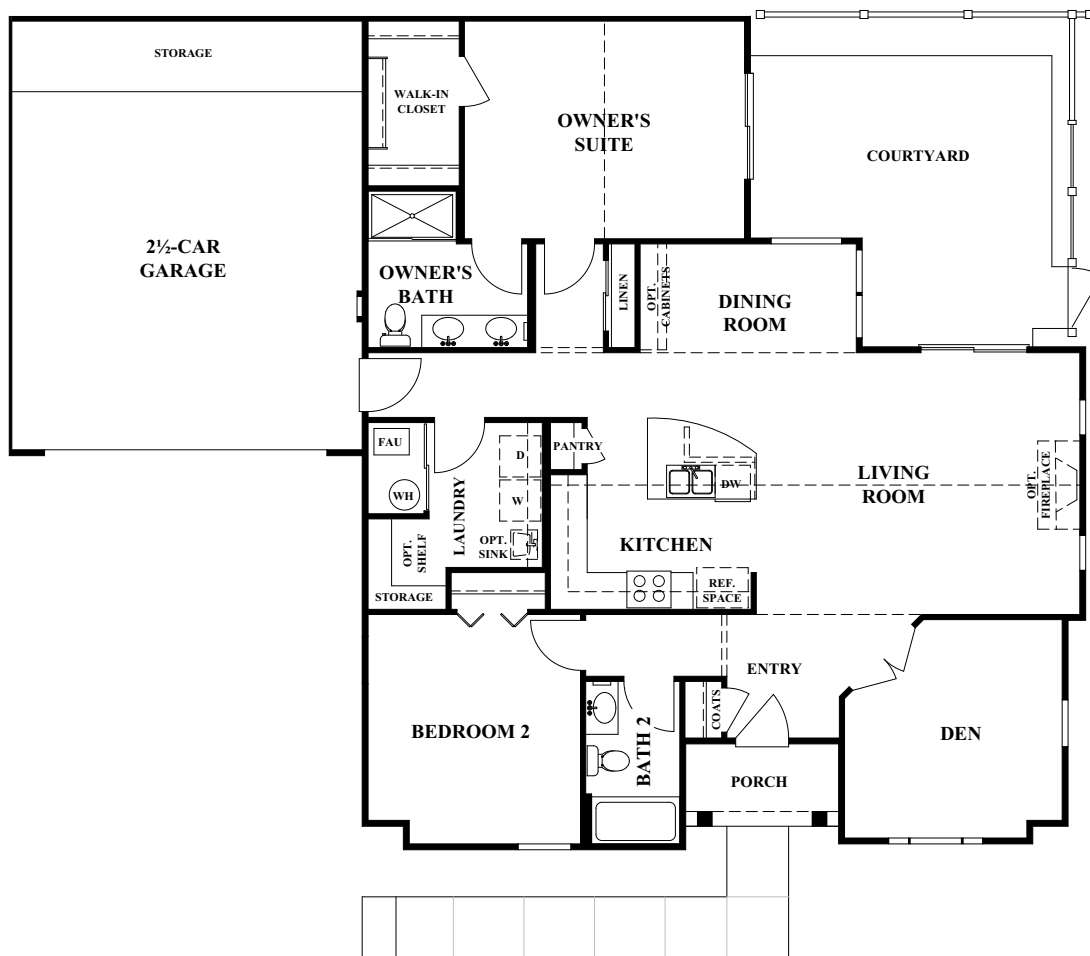

EPCON'S CLASSIC  
**COURTYARD**  
COLLECTION

*Colonnade*

**COURTYARD  
W/ OPTIONAL  
FIREPIT,  
WATER FEATURE  
AND TRELLIS**

**OPTIONAL  
KITCHEN  
DELUXE**

**OPTIONS**