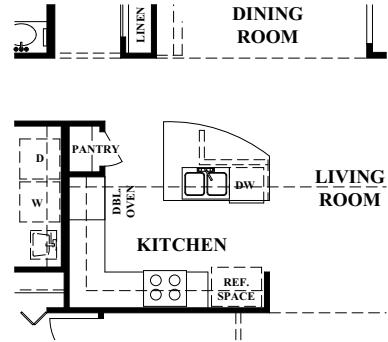

EPCON'S CLASSIC  
**COURTYARD**  
COLLECTION

*Colonnade*

**COURTYARD  
W/ OPTIONAL  
FIREPIT,  
WATER FEATURE  
AND TRELLIS**

**OPTIONAL  
KITCHEN  
DELUXE**

**OPTIONS**