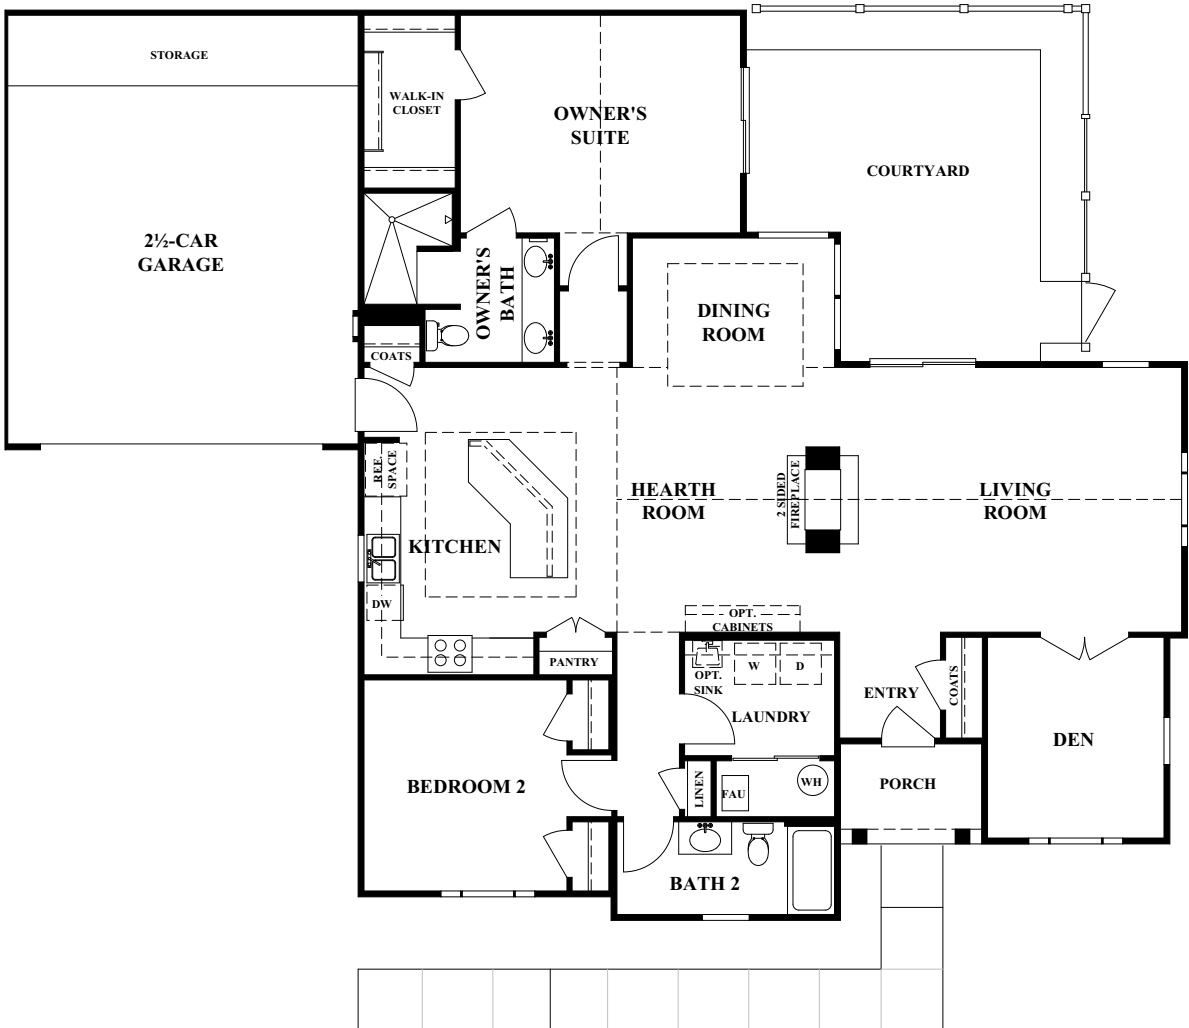

EPCON'S CLASSIC
COURTYARD
COLLECTION

Dycaal

**COURTYARD
W/ OPTIONAL
FIREPIT,
WATER FEATURE
AND TRELLIS**

**OPTIONAL
KITCHEN
DELUXE**

OPTIONS