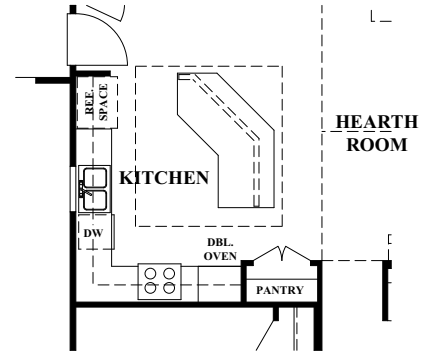

EPCON'S CLASSIC
COURTYARD
COLLECTION

Dycaal

**COURTYARD
W/ OPTIONAL
FIREPIT,
WATER FEATURE
AND TRELLIS**

**OPTIONAL
KITCHEN
DELUXE**

OPTIONS